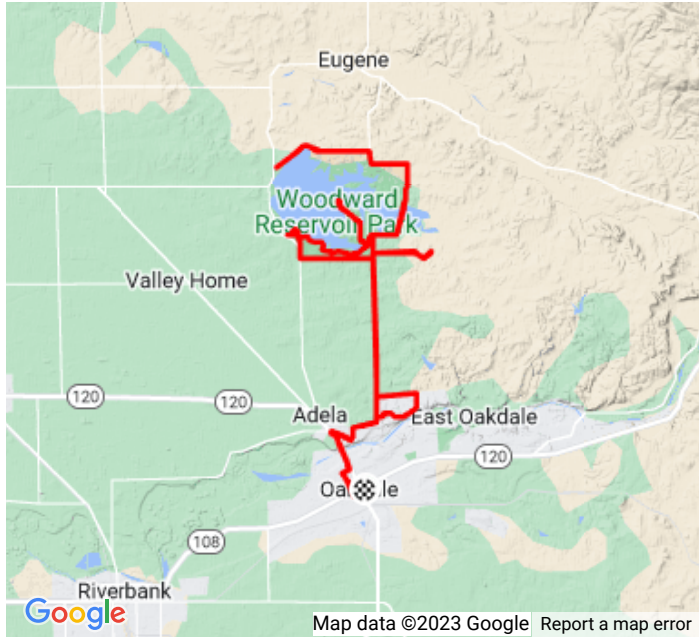

Spoktoberfest 35 mile ride - 2023

<https://www.strava.com/routes/2924773113531269334>

35.54 mi

Distance

1,516 ft

Elevation Gain

Road

Ride Type

Est. Moving Time: 2:20:45

Route recommendations may be incomplete and/or inaccurate and may contain sections of private land and/or sections of terrain that could be challenging or hazardous. Always use your best judgement about the safety of road and trail conditions and follow traffic and property laws. Est. Moving Time based on your avg speed of 15.2 mi/h over last 4 weeks

DIRECTION	DISTANCE (miles)
Proceed onto South 4th Avenue	0.0
Proceed onto South 4th Avenue	0.0
Right onto East G Street	0.0
Right onto South 1st Avenue	0.3
Continue on North 1st Avenue	0.4
Right onto East A Street	0.8

Left onto North Yosemite Avenue	1.0
Continue on Valley Home Road	1.4
Proceed onto Valley Home Road	1.8
Proceed onto off-road waypoint. No data available	1.9
Right onto Rodden Road	1.9
Right onto North Oaks Drive	3.2
Left onto Oak View Drive	3.6
Proceed onto Oak View Drive	4.2
Left onto Rodden Road	4.5
Right onto 28 Mile Road	5.3
Right onto Woodward Lake Drive	8.3
Proceed onto Woodward Lake Drive	9.6
Left onto 28 Mile Road	10.9
Right onto Dorsey Road	11.0
Right onto 26 Mile Road	12.5
Proceed onto 26 Mile Road	12.7
Proceed onto off-road waypoint. No data available	12.7
Proceed onto off-road waypoint. No data available	13.2
Proceed onto off-road waypoint. No data available	13.3
Proceed onto off-road waypoint. No data available	13.3
Proceed onto off-road waypoint. No data available	13.4
Proceed onto off-road waypoint. No data available	13.5
Proceed onto off-road waypoint. No data available	13.6
Proceed onto off-road waypoint. No data available	13.7
Proceed onto off-road waypoint. No data available	14.1
Proceed onto off-road waypoint. No data available	14.2
Proceed onto off-road waypoint. No data available	14.3
Proceed onto off-road waypoint. No data available	14.5